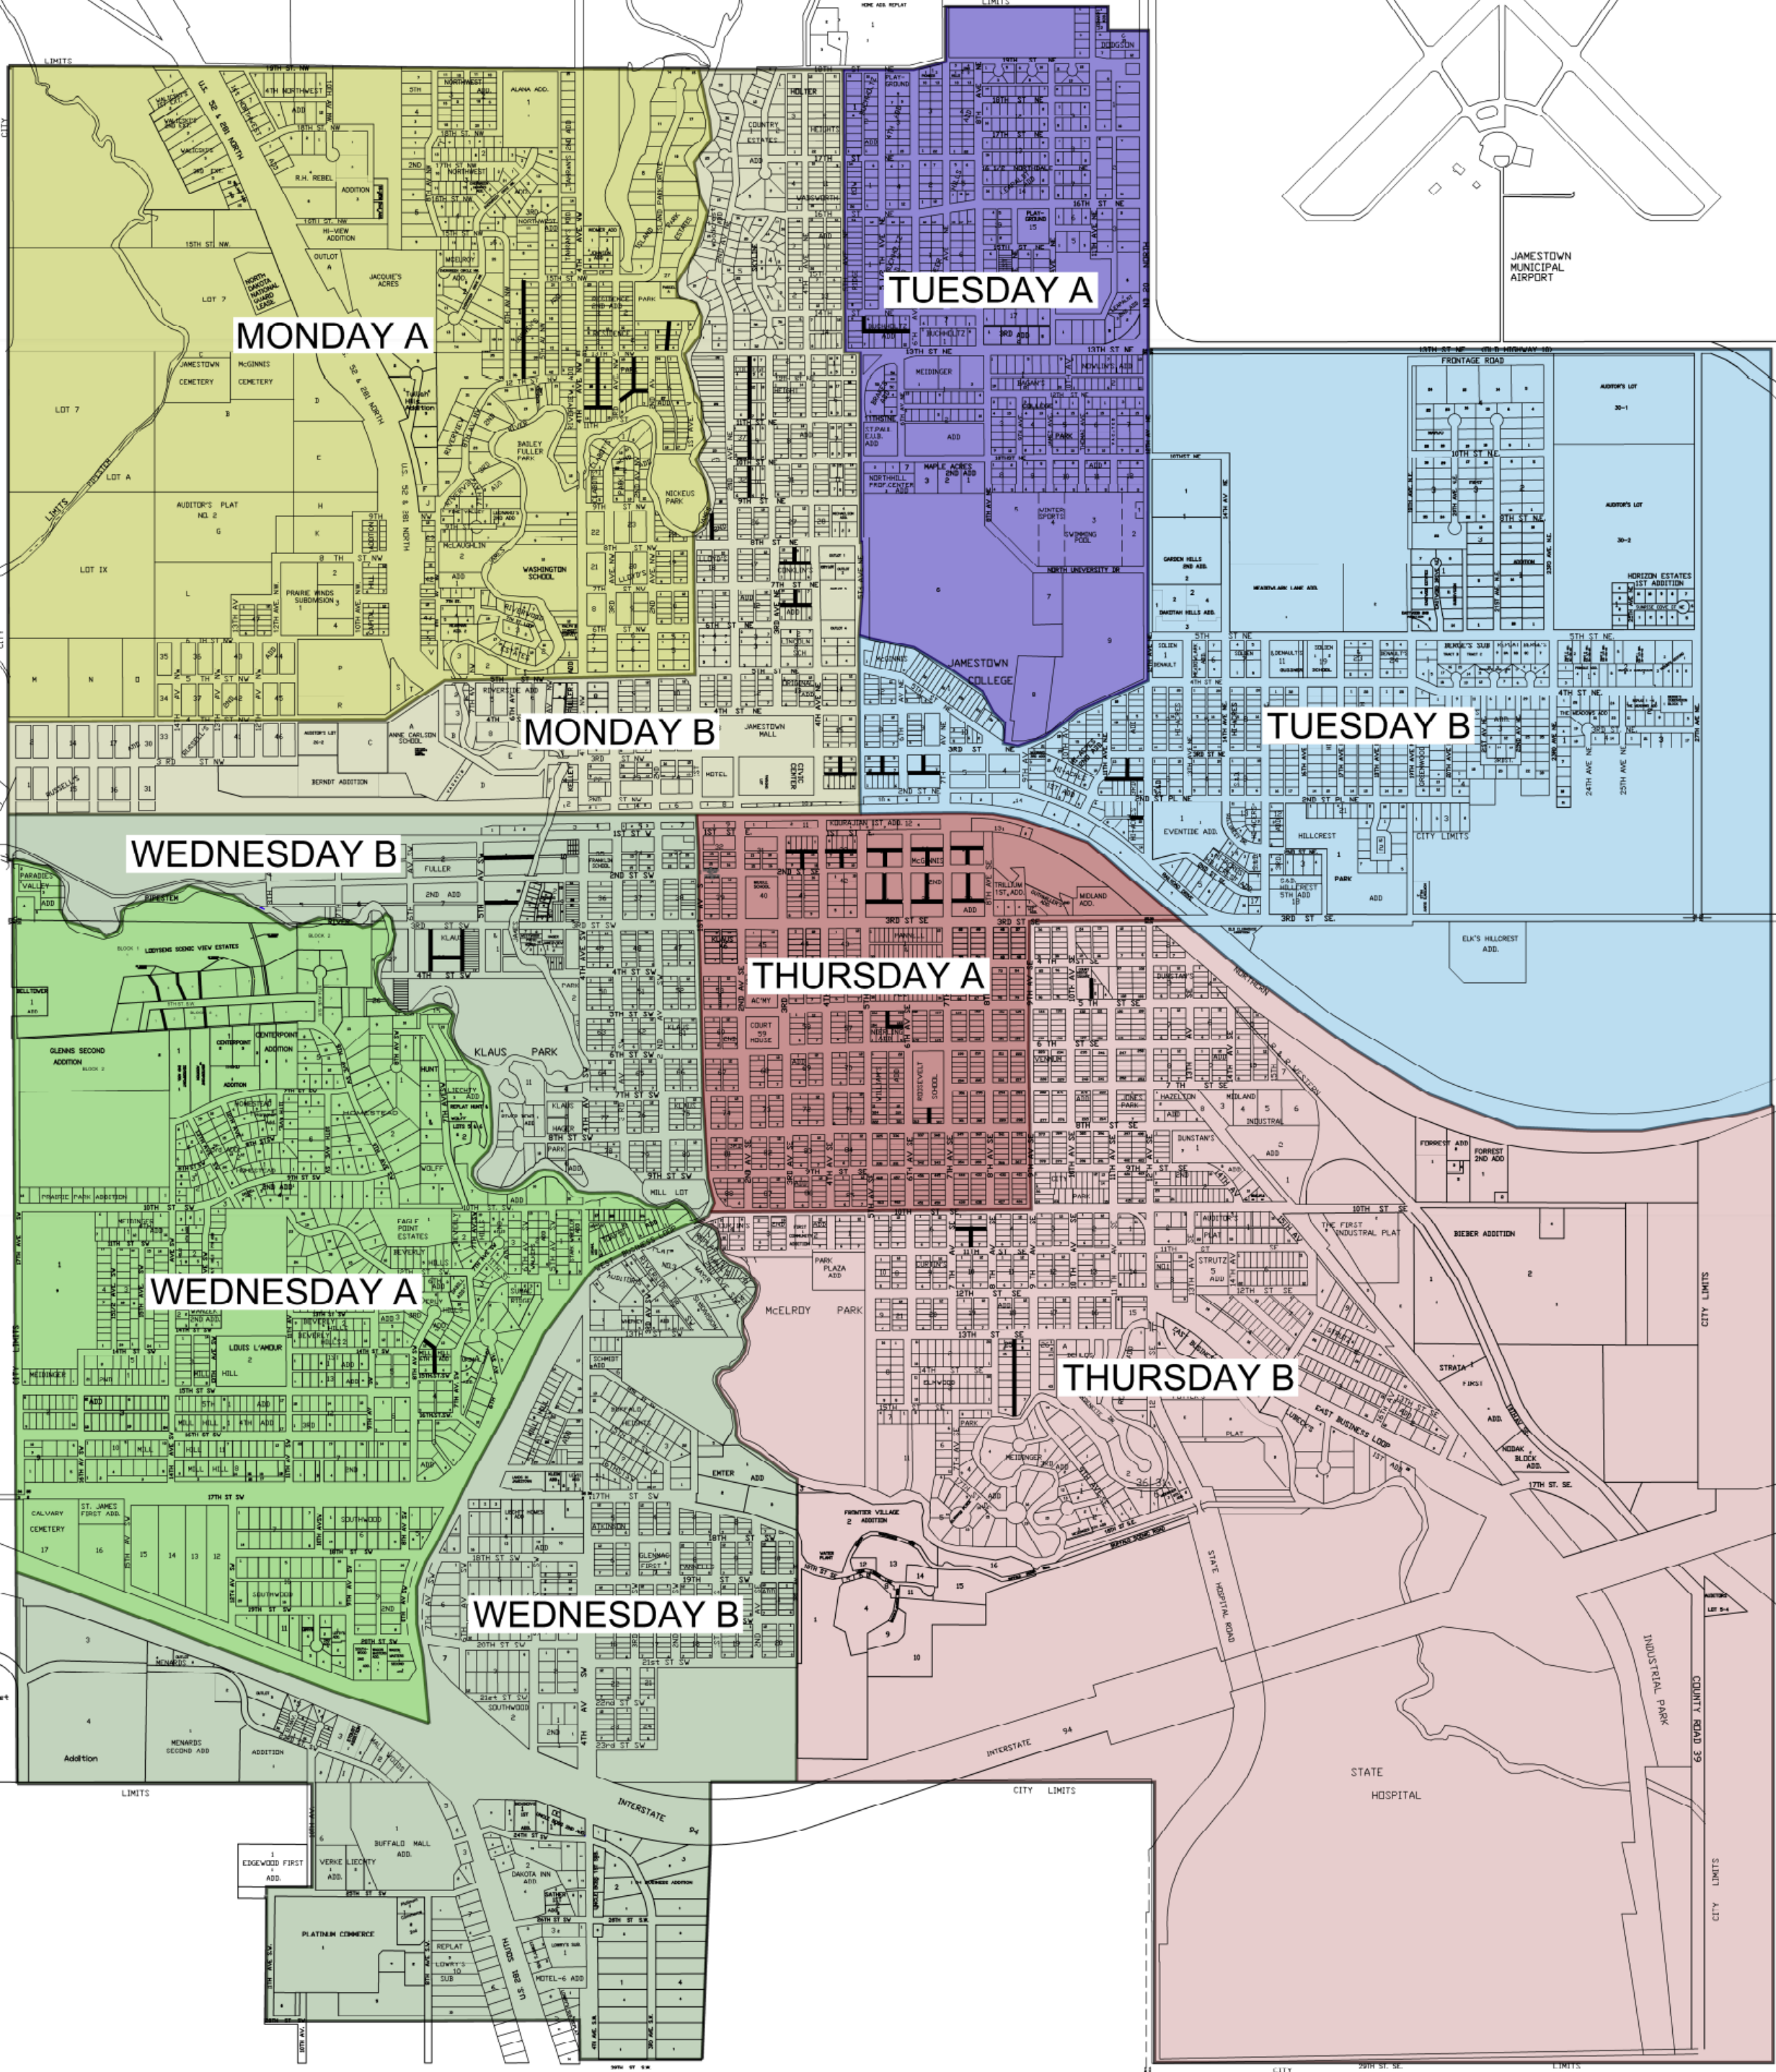

RECYCLING COLLECTION EVERY OTHER WEEK

JAMESTOWN
NORTH DAKOTA

JAMESTOWN
MUNICIPAL
AIRPORT

LEGEND